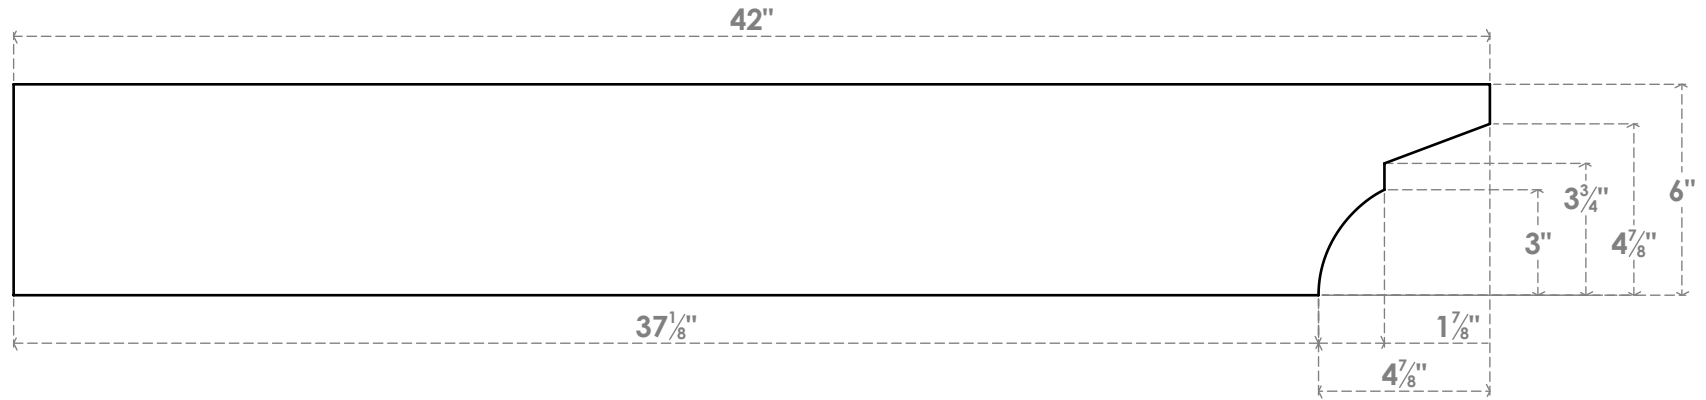

RFTP03X06X42MON

3"W X 6"H X 42"L MONTEREY ARCHITECTURAL GRADE PVC RAFTER TAIL

SIDE PROFILE

FRONT PROFILE

ISOMETRIC

EKENA MILLWORK
 2300 WEST MAIN ST.
 CLARKSVILLE, TX 75426
 TOLL FREE: 866-607-0453
 WWW.EKENAMILLWORK.COM