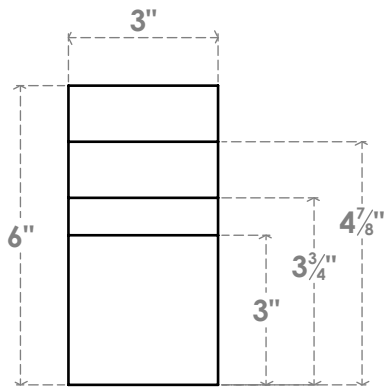

RFTP03X06X42MON

3"W X 6"H X 42"L MONTEREY ARCHITECTURAL GRADE PVC RAFTER TAIL

SIDE PROFILE

FRONT PROFILE

ISOMETRIC

EKENA MILLWORK
 2300 WEST MAIN ST.
 CLARKSVILLE, TX 75426
 TOLL FREE: 866-607-0453
 WWW.EKENAMILLWORK.COM

NOTES

1. INSTALLATION TO BE COMPLETED IN ACCORDANCE WITH MANUFACTURER'S SPECIFICATIONS.
2. DRAWING MAY NOT BE TO SCALE
3. THIS DRAWING IS INTENDED FOR DESIGN AND PLANNING PURPOSES ONLY.
4. ALL INFORMATION CONTAINED HEREIN WAS CURRENT AT THE TIME OF DEVELOPMENT BUT MUST BE REVIEWED AND APPROVED BY THE PRODUCT MANUFACTURER TO BE CONSIDERED ACCURATE.
5. ARCHITECTURAL GRADE PVC PRODUCTS ARE MADE FROM EXPANDED CELLULAR PVC AND COME NATURALLY WHITE BUT MAY BE PAINTED